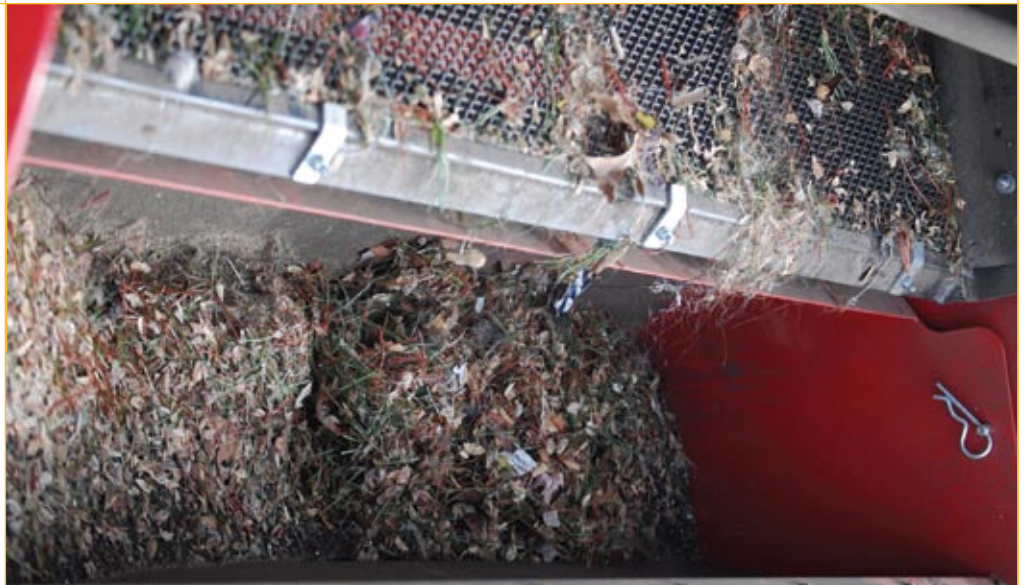

### THE SCG DEEP CLEANER

Manufactured specifically for synthetic turf systems, the SCG Deep Cleaner penetrates deep and provides a thorough cleaning.

It works by removing the very top portion of the infill layer and running it through a vacuum chamber that removes any airborne contaminants. The infill is then run through an oscillating mesh screen specifically graded to capture debris, such as leaves, hair, dander, sunflower seeds, pins and other foreign substances. The clean infill then drops back in to the turf.

The SCG Deep Cleaner is also equipped with a nylon power broom and rake system that is specifically designed to agitate the synthetic turf fibers allowing them to stand erect while redistributing and leveling the top layer of infill.

The SCG Deep Cleaner removed nearly 30 pounds of debris from a field that is only five months old and is regularly groomed and maintained.